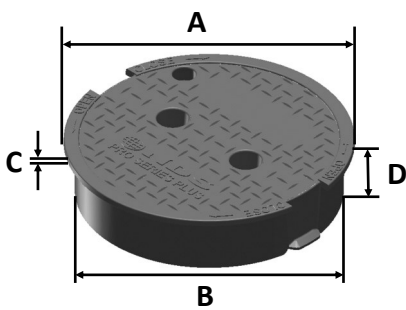

312BCB ELEC

Series: Pro-Spec™ Series

Material: HDPE

Box Color: Gray

Lid Color: Gray

Lid Marking: Electrical

Box Weight: 2.99 lbs

Lid Weight: 1.21 lbs

Total Weight: 4.20 lbs

Load rating:

Pedestrian & lawn care equipment

Includes 2 1/2" x 3/8" stainless steel bolt

Box includes 3/8"-16 brass nut

Made in USA

Made from 100% recycled materials

| Lid Dimensions | |
|--------------------|---------|
| A. Top diameter | 9 3/4" |
| B. Bottom diameter | 9 1/16" |
| C. Rim thickness | 1/4" |
| D. Overall height | 2 3/16" |

| Box Dimensions | |
|----------------------------|---------|
| A. Top inside diameter | 9 3/16" |
| B. Top outside diameter | 10 1/4" |
| C. Bottom inside diameter | 11 1/2" |
| D. Bottom outside diameter | 12 3/4" |
| E. Height | 10" |